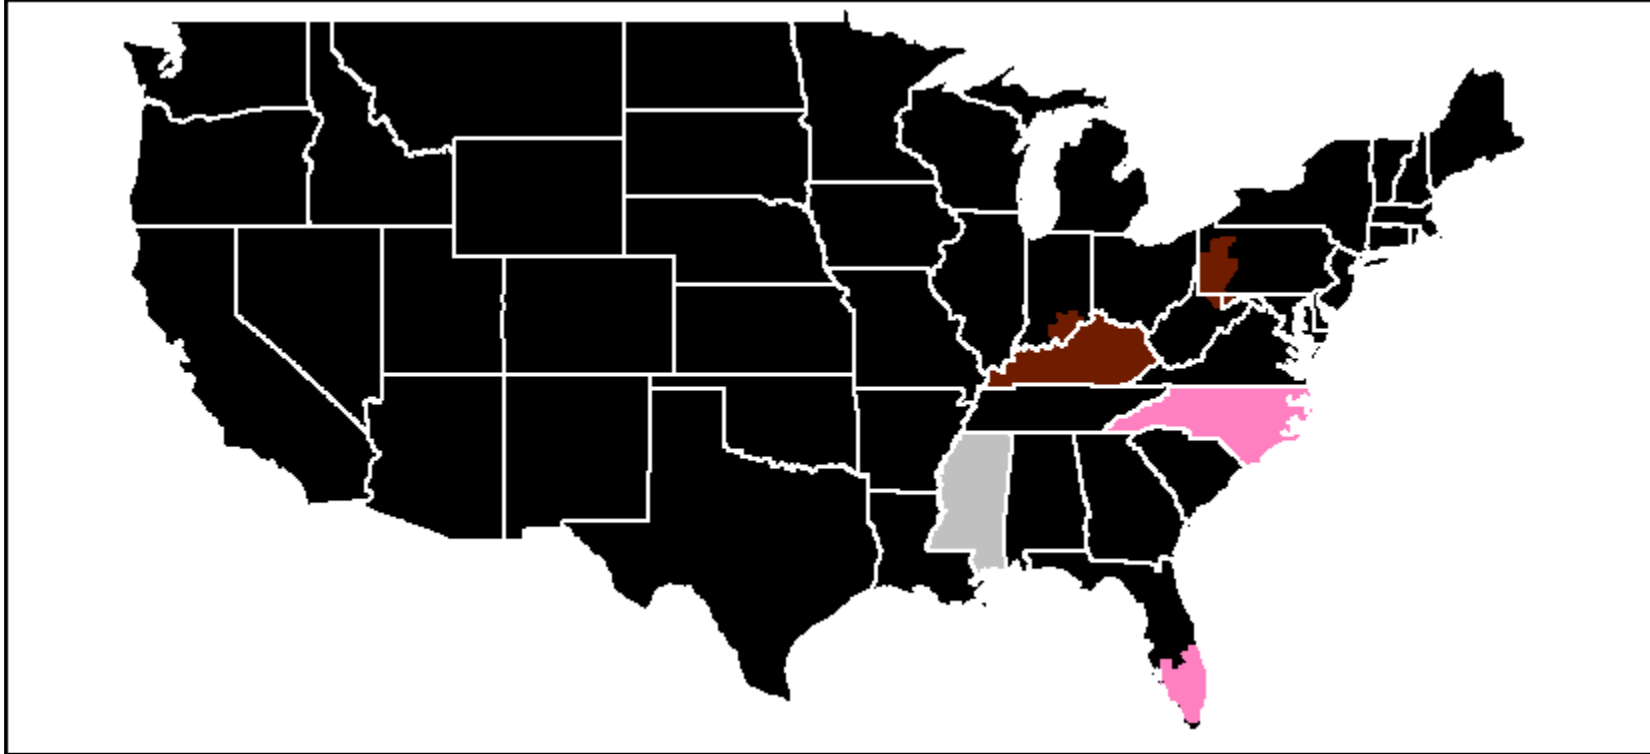

ESPN2 February Frenzy: Sunday, February 14, 2010 5:30PM ET Standard Definition Distribution

HD Viewers note: Whip-around coverage will be seen nationally on ESPN2 HD. To see your game of local interest in one of the highlighted territories, please tune to your standard definition ESPN2 channel.

	Ole Miss @ Miss St (5:25ET tip)		Louisville @ Pittsburgh (5:30ET tip)
	Miami (FL) @ NC State (5:35ET tip)		Whip-around coverage

Note: Alaska and Hawaii will also receive whip-around coverage on ESPN2

###