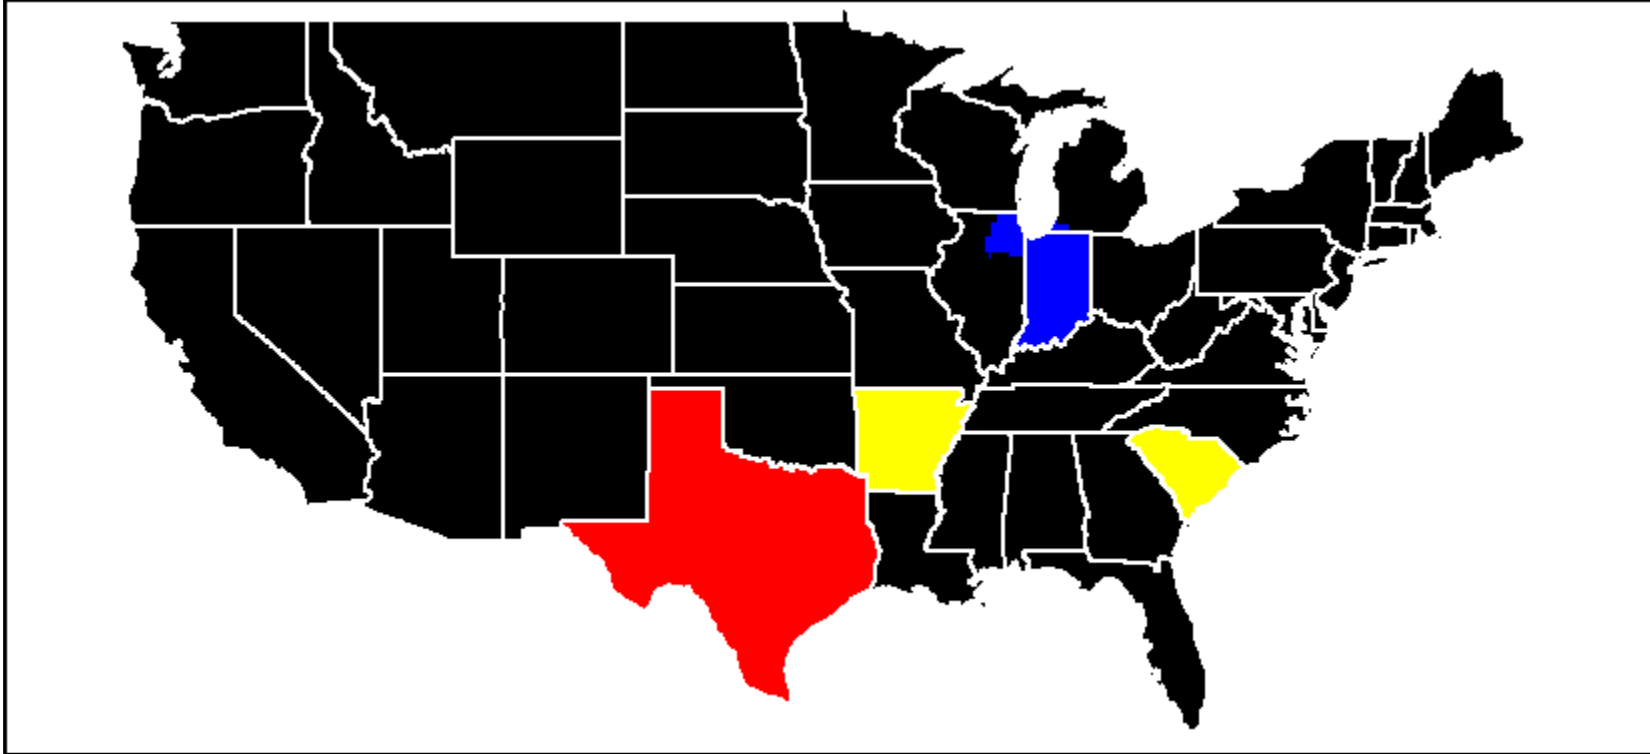

<u>Date</u>	<u>Time (ET)</u>	<u>Tipoff</u>	<u>Matchup</u>	<u>Network</u>
Sun, Feb 14	1 p.m.		No. 16 Georgetown at No. 8 West Virginia	ESPNU / ESPN360.com
	3 p.m.	3:05 p.m.	Houston at SMU ^ (map on page 3)	ESPN2 / ESPN360.com
	3 p.m.	3:10 p.m.	Arkansas at South Carolina ^ (map on page 3)	ESPN2 / ESPN360.com
PRIMARY GAME	3 p.m.	3:15 p.m.	DePaul at No. 3 Notre Dame ^ (map on page 3)	ESPN2 / ESPN360.com
	5:30 p.m.	5:20 p.m.	Mississippi at Mississippi State ^ (map on page 4)	ESPN2 / ESPN360.com
	5:30 p.m.	5:25 p.m.	Louisville at Pittsburgh ^ (map on page 4)	ESPN2 / ESPN360.com
PRIMARY GAME	5:30 p.m.	5:35 p.m.	Miami (FL) at N.C. State ^ (map on page 4)	ESPN2 / ESPN360.com
	6 p.m.		No. 18 Kentucky at No. 22 Vanderbilt	ESPNU / ESPN360.com
Mon, Feb 15	7 p.m.		Big Monday: No. 15 UNC at No. 24 Virginia	ESPN2 / ESPN360.com
	9 p.m.		Big Monday: No. 1 UConn at No. 13 Oklahoma	ESPN2 / ESPN360.com

HD Viewers note: Whip-around coverage will be seen nationally on ESPN2 HD. To see your game of local interest in one of the highlighted territories, please tune to your standard definition ESPN2 channel.

- | | | | |
|---|---|---|---|
|  | Ole Miss @ Miss St (5:25ET tip) |  | Louisville @ Pittsburgh (5:30ET tip) |
|  | Miami (FL) @ NC State (5:35ET tip) |  | Whip-around coverage |

Note: Alaska and Hawaii will also receive whip-around coverage on ESPN2